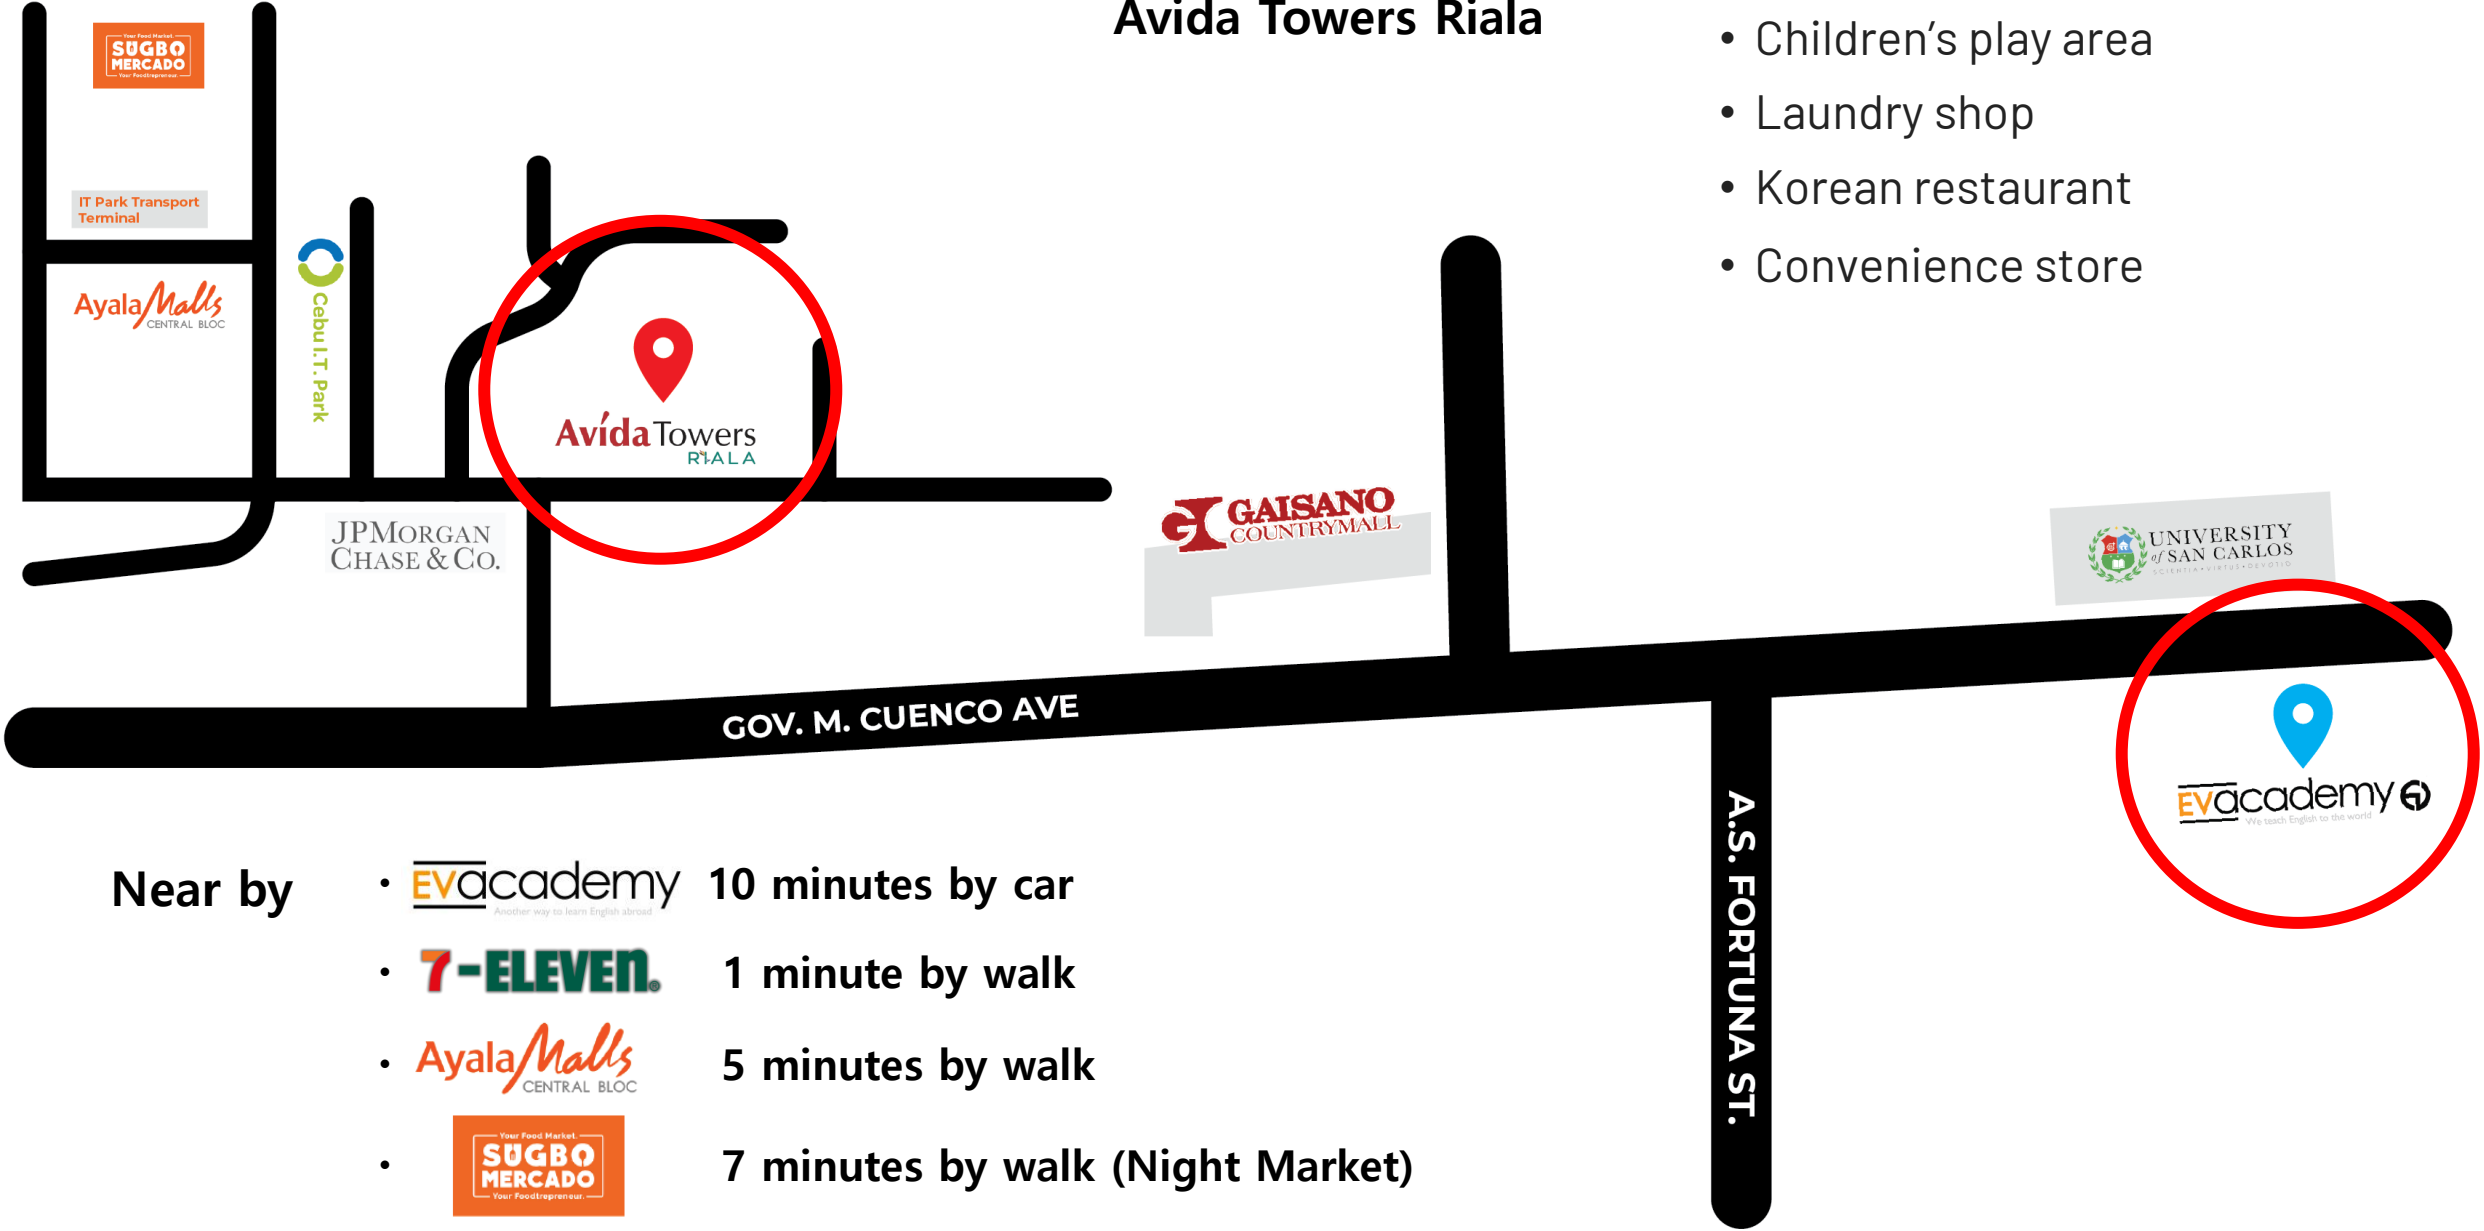

## LOCATION

# Community Amenities of Avida Towers Riala

- Adult and kiddie swimming pool
- Children’s play area
- Laundry shop
- Korean restaurant
- Convenience store

Near by

-  10 minutes by car
-  1 minute by walk
-  5 minutes by walk
-  7 minutes by walk (Night Market)