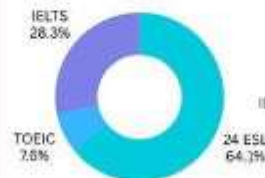

ACTIVITIES :

NOVEMBER 23 - 3+1 MONTHLY ACTIVITY
EVERY SUNDAY - VOLLEYBALL

ORIENTATION & ENTRY TEST :
EVERY MONDAY

GRADUATION :
EVERY FRIDAY

ACADEMIC CONSULTATION :
EVERY WEDNESDAY

COURSE OVERVIEW

BECI CAFE CAMPUS MONTHLY INFORMATION