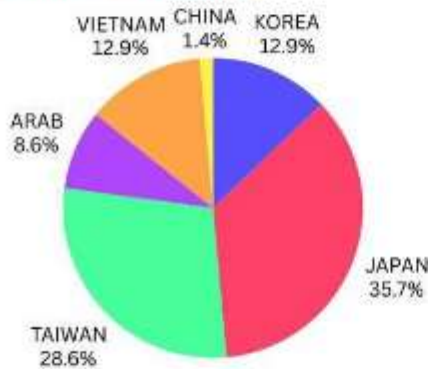

80+

OCCUPANCY RATE

89%

CLASS SATISFACTION

88%

LIFE SATISFACTION

91%

NATIONALITY RATIO