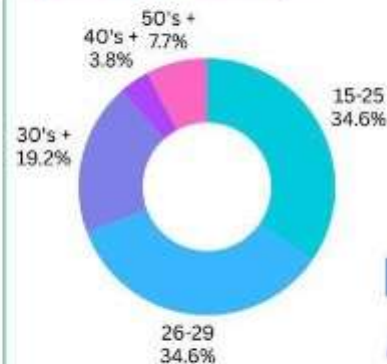

89%

LIFE SATISFACTION

92%

NATIONALITY RATIO

AGE RATIO

GENDER

SCHEDULE FOR JULY

BESA PICK UP :
 NOVEMBER 3, NOVEMBER 17
SATURDAY ACTIVITY :
 NOVEMBER 1 & 2 - BECI TRAVEL (TBD)
 NOVEMBER 9 - BECI TRAVEL (TBD)
 NOVEMBER 16 - BECI TRAVEL (TBD)
 NOVEMBER 23 - BECI TRAVEL (TBD)
 NOVEMBER 30 - BECI TRAVEL (TBD) - NATIONAL HOLIDAY (DIONISACIO DAY)
MONTHLY TEST :
 NOVEMBER 18, 19, 20
GRADUATION :
 EVERY THURSDAY
ACADEMIC MEETING :
 EVERY WENDESDAY
ACTIVITY :
 NOVEMBER 22 - LANGUAGE EXCHANGE AND BBQ PARTY