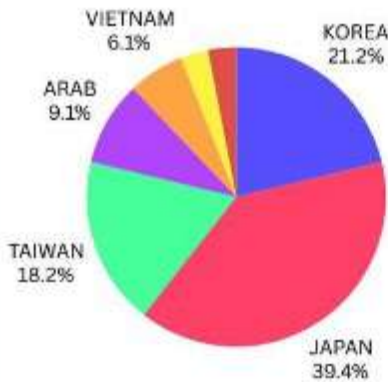

NATIONALITY RATIO

AGE RATIO

GENDER

SCHEDULE FOR JULY

BESA PICK UP :
 NOVEMBER 3, NOVEMBER 17

SATURDAY EXCLUSIVE ACTIVITIES :
 NOVEMBER 1 & 2 - BECI TRAVEL (TBD)
 NOVEMBER 9 - BECI TRAVEL (TBD)
 NOVEMBER 16 - BECI TRAVEL (TBD)
 NOVEMBER 23 - BECI TRAVEL (TBD)
 NOVEMBER 30 - BECI TRAVEL (TBD) - NATIONAL
 HOLIDAY (BONIFACIO DAY)