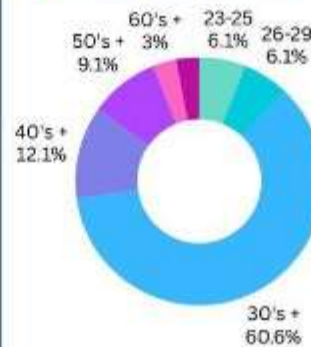

STUDENT CAPACITY

45+

OCCUPANCY RATE

73%

CLASS SATISFACTION

90%

LIFE SATISFACTION

88%

NATIONALITY RATIO

AGE RATIO

GENDER

SCHEDULE FOR JULY

BESA PICK UP :
 NOVEMBER 3, NOVEMBER 17

SATURDAY EXCLUSIVE ACTIVITIES :
 NOVEMBER 1 & 2 - BECI TRAVEL (TBD)
 NOVEMBER 9 - BECI TRAVEL (TBD)
 NOVEMBER 16 - BECI TRAVEL (TBD)
 NOVEMBER 23 - BECI TRAVEL (TBD)
 NOVEMBER 30 - BECI TRAVEL (TBD) - NATIONAL
 HOLIDAY (BONIFACIO DAY)