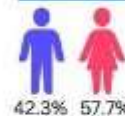

89%

LIFE SATISFACTION

92%

NATIONALITY RATIO

AGE RATIO

GENDER

SCHEDULE FOR JULY

BESA PICK UP :
 NOVEMBER 3, NOVEMBER 17
SATURDAY ACTIVITY :
 NOVEMBER 1 & 2 - BECI TRAVEL (TBD)
 NOVEMBER 9 - BECI TRAVEL (TBD)
 NOVEMBER 16 - BECI TRAVEL (TBD)
 NOVEMBER 23 - BECI TRAVEL (TBD)
 NOVEMBER 30 - BECI TRAVEL (TBD) - NATIONAL HOLIDAY (DIONISACIO DAY)
MONTHLY TEST :
 NOVEMBER 18, 19, 20
GRADUATION :
 EVERY THURSDAY
ACADEMIC MEETING :
 EVERY WENDESDAY
ACTIVITY :
 NOVEMBER 22 - LANGUAGE EXCHANGE AND BBQ PARTY