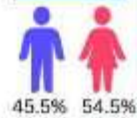

STUDENT CAPACITY

45+

OCCUPANCY RATE

73%

CLASS SATISFACTION

90%

LIFE SATISFACTION

88%

NATIONALITY RATIO

AGE RATIO

GENDER

SCHEDULE FOR JULY

BESA PICK UP :
 NOVEMBER 3, NOVEMBER 17

SATURDAY EXCLUSIVE ACTIVITIES :
 NOVEMBER 1 & 2 - BECI TRAVEL (TBD)
 NOVEMBER 9 - BECI TRAVEL (TBD)
 NOVEMBER 16 - BECI TRAVEL (TBD)
 NOVEMBER 23 - BECI TRAVEL (TBD)
 NOVEMBER 30 - BECI TRAVEL (TBD) - NATIONAL
 HOLIDAY (BONIFACIO DAY)