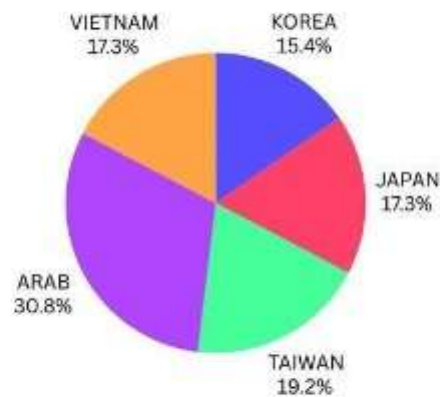

89%

LIFE SATISFACTION

92%

NATIONALITY RATIO

AGE RATIO

GENDER

SCHEDULE FOR JULY

BESA PICK UP :
 NOVEMBER 3, NOVEMBER 17
SATURDAY ACTIVITY :
 NOVEMBER 1 & 2 - BECI TRAVEL (TBD)
 NOVEMBER 9 - BECI TRAVEL (TBD)
 NOVEMBER 16 - BECI TRAVEL (TBD)
 NOVEMBER 23 - BECI TRAVEL (TBD)
 NOVEMBER 30 - BECI TRAVEL (TBD) - NATIONAL HOLIDAY (DIONISACIO DAY)
MONTHLY TEST :
 NOVEMBER 18, 19, 20
GRADUATION :
 EVERY THURSDAY
ACADEMIC MEETING :
 EVERY WENDESDAY
ACTIVITY :
 NOVEMBER 22 - LANGUAGE EXCHANGE AND BBQ PARTY