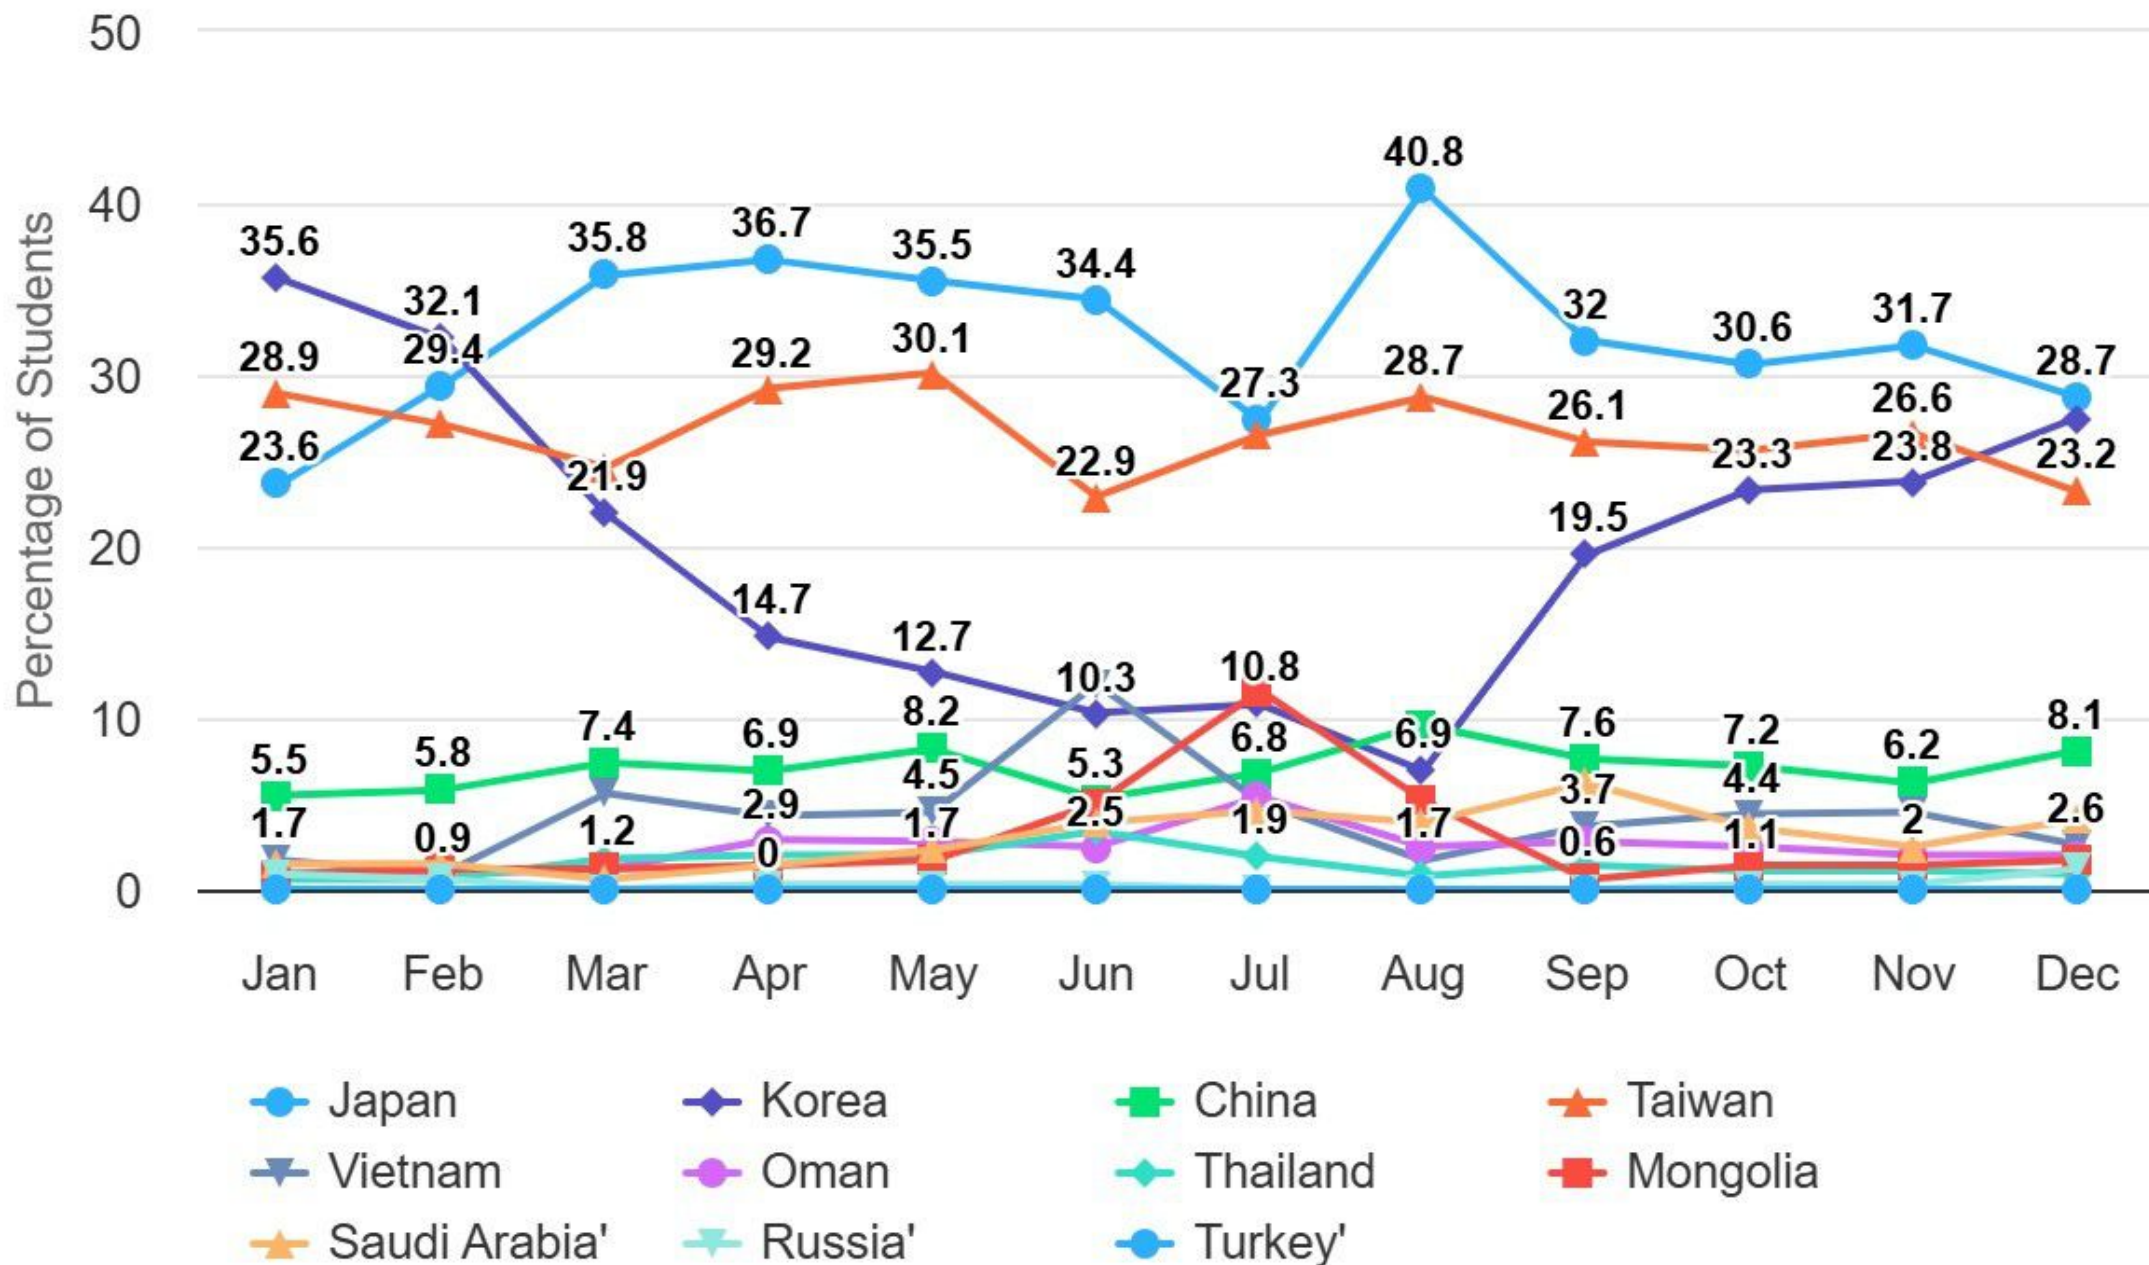

National Rate

NOV 11 - NOV 15

Students Age

NOV 11 - NOV 15

STUDY PLAN

Monthly Students (Percentage)

日程	2024-11	2024-12	2025-01	2025-02	2025-03	2025-04	2025-05	2025-06	2025-07	2025-08	2025-09	2025-10
日本人比率	30%	35%	25%	40%	35%	35%	35%	30%	35%	40%	35%	30%