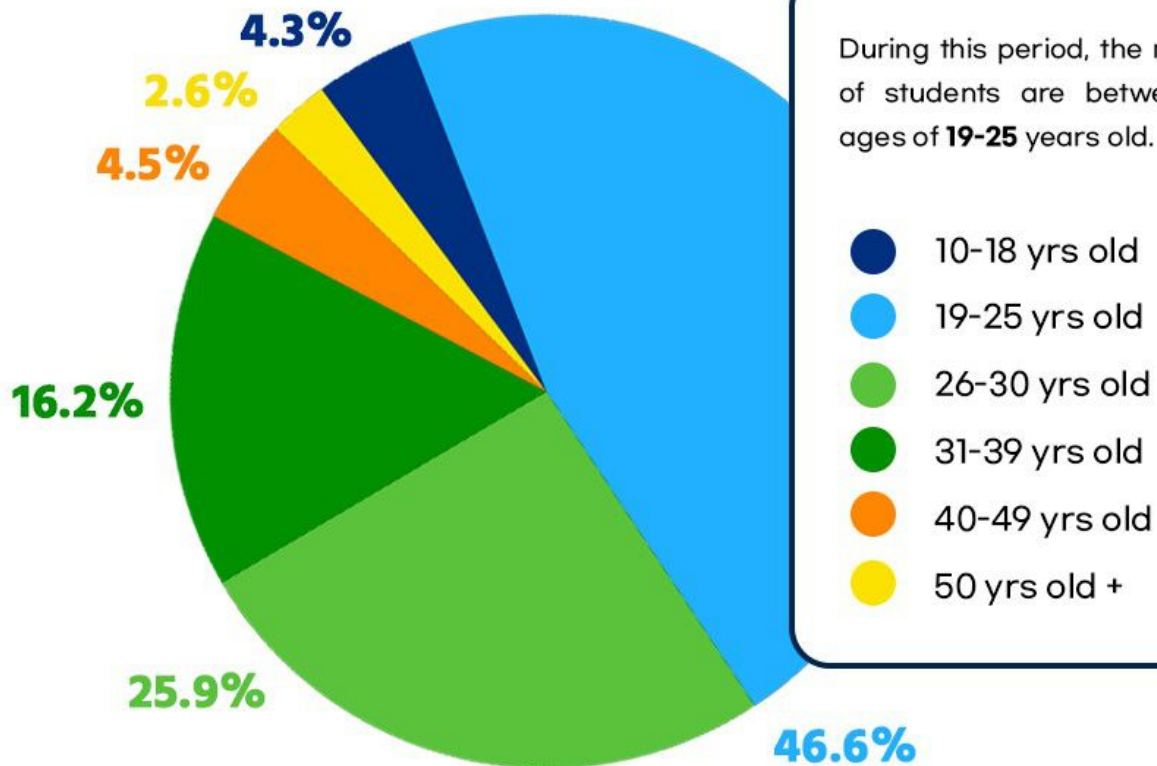

National Rate

NOV 11 - NOV 15

Students Age

NOV 11 - NOV 15

STUDY PLAN

Monthly Students (Percentage)

日程	2024-11	2024-12	2025-01	2025-02	2025-03	2025-04	2025-05	2025-06	2025-07	2025-08	2025-09	2025-10
日本人比率	30%	35%	25%	40%	35%	35%	35%	30%	35%	40%	35%	30%