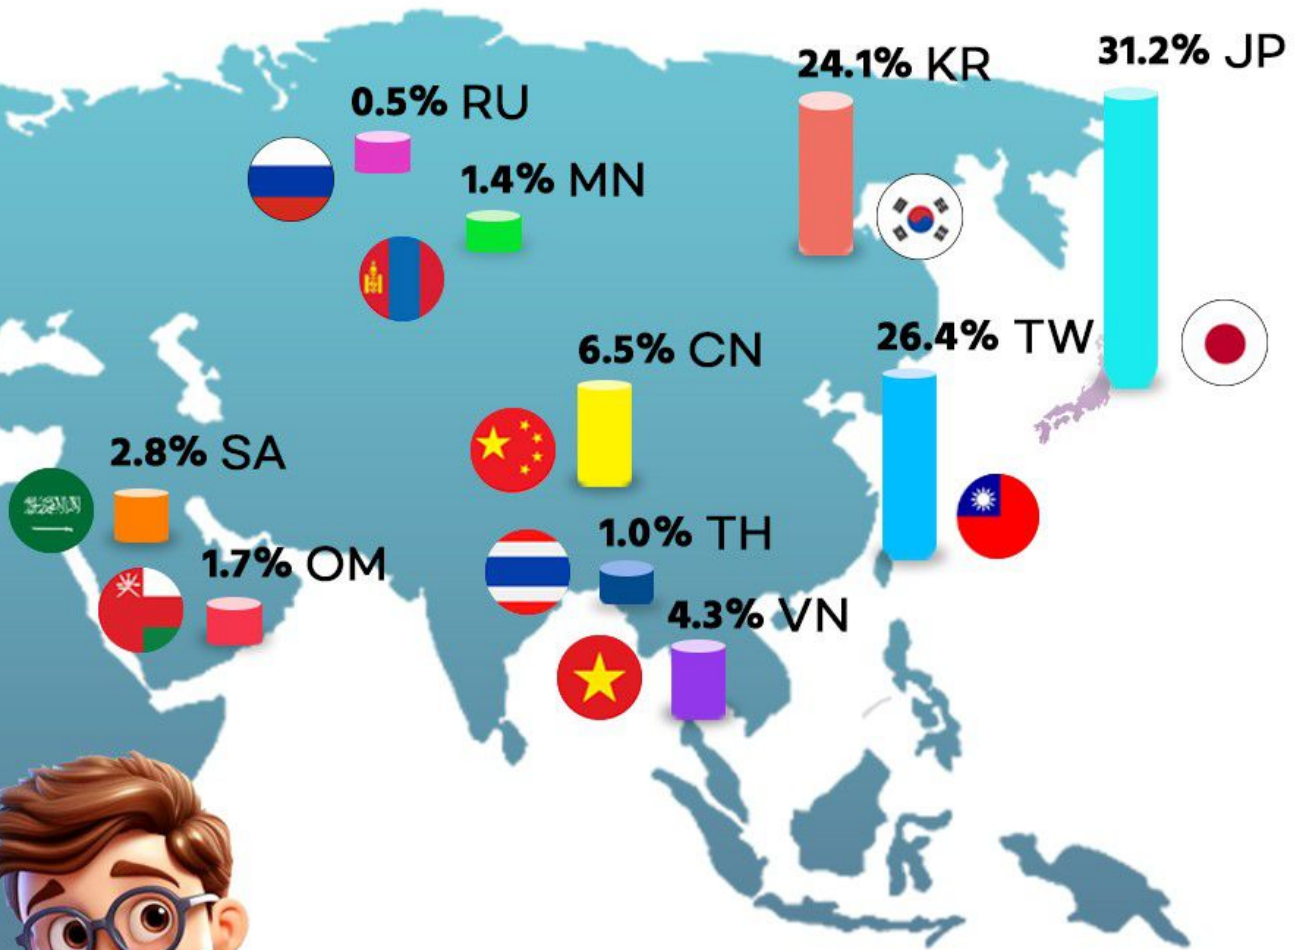

National Rate

NOV 11 - NOV 15

Students Age

NOV 11 - NOV 15

STUDY PLAN

Monthly Students (Percentage)

日程	2024-11	2024-12	2025-01	2025-02	2025-03	2025-04	2025-05	2025-06	2025-07	2025-08	2025-09	2025-10
日本人比率	30%	35%	25%	40%	35%	35%	35%	30%	35%	40%	35%	30%