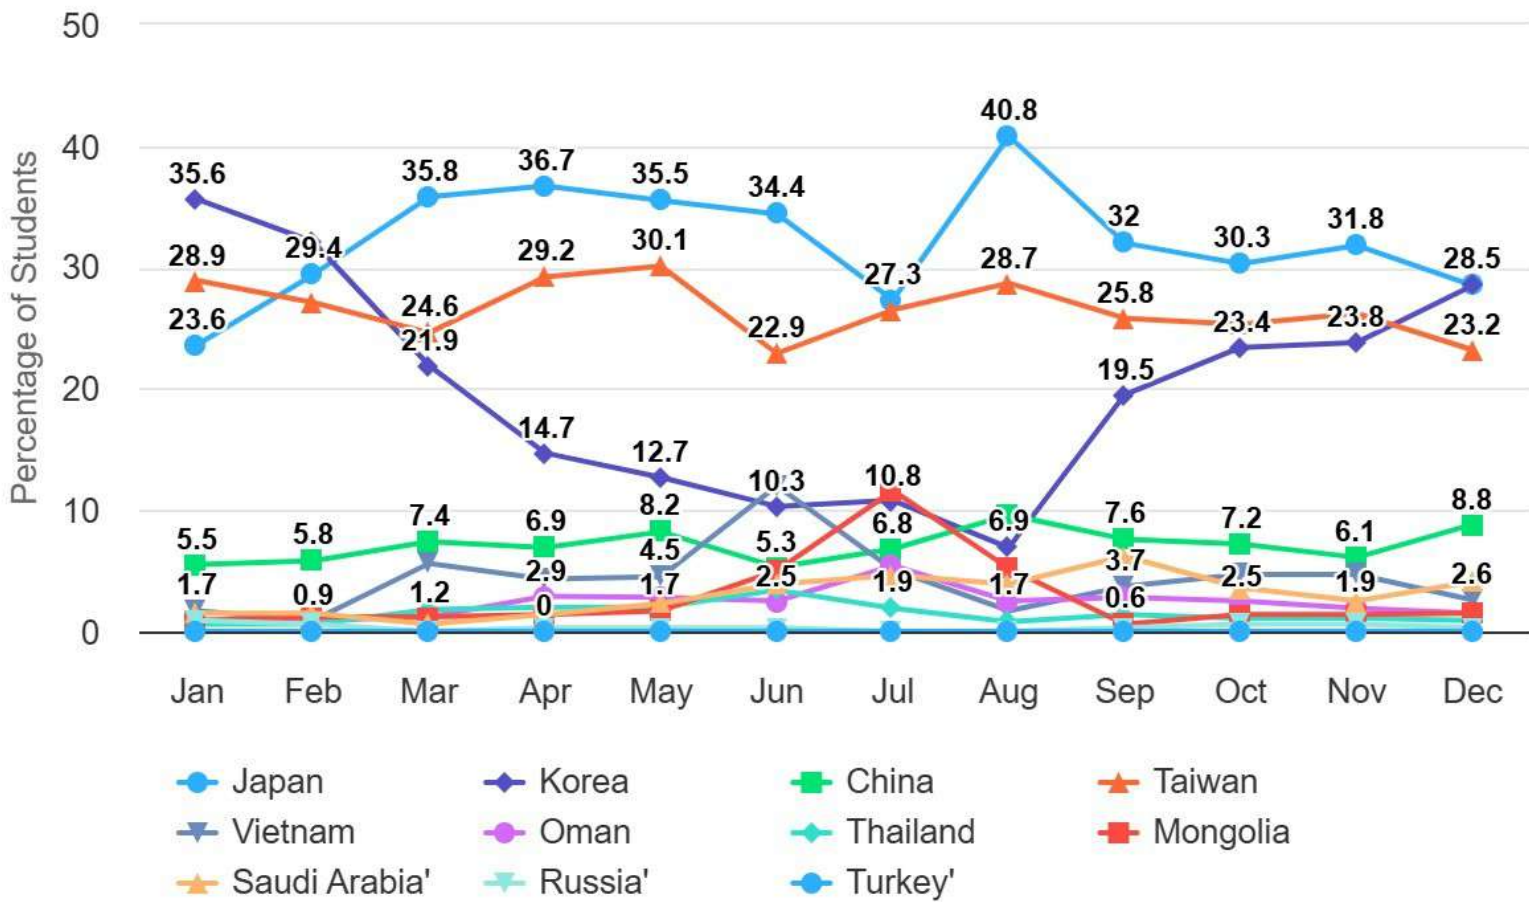

National Rate

NOV 25 - NOV 29

Students Age

NOV 25 - NOV 29

STUDY PLAN

Monthly Students (Percentage)

日程	2024-12	2025-01	2025-02	2025-03	2025-04	2025-05	2025-06	2025-07	2025-08	2025-09	2025-10	2025-11
日本人比率	35%	25%	40%	35%	35%	35%	35%	35%	40%	40%	30%	25%