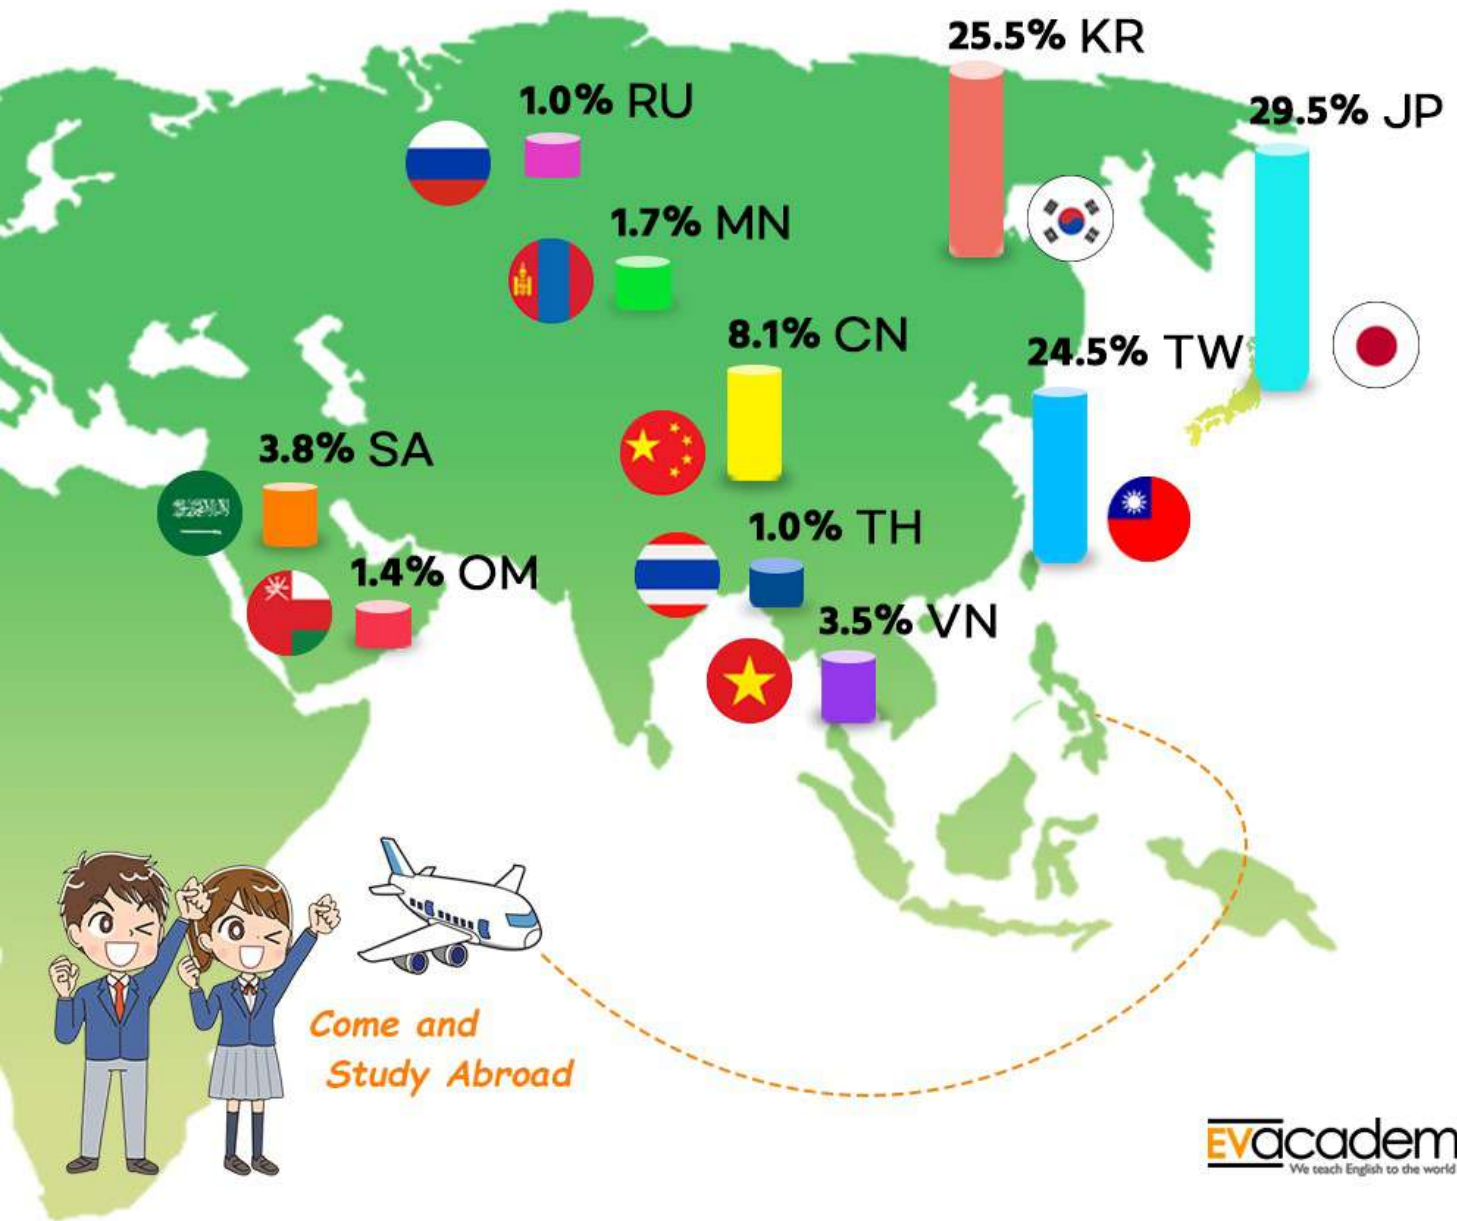

National Rate

NOV 25 - NOV 29

Students Age

NOV 25 - NOV 29

STUDY PLAN

Monthly Students (Percentage)

日程	2024-12	2025-01	2025-02	2025-03	2025-04	2025-05	2025-06	2025-07	2025-08	2025-09	2025-10	2025-11
日本人比率	35%	25%	40%	35%	35%	35%	35%	35%	40%	40%	30%	25%