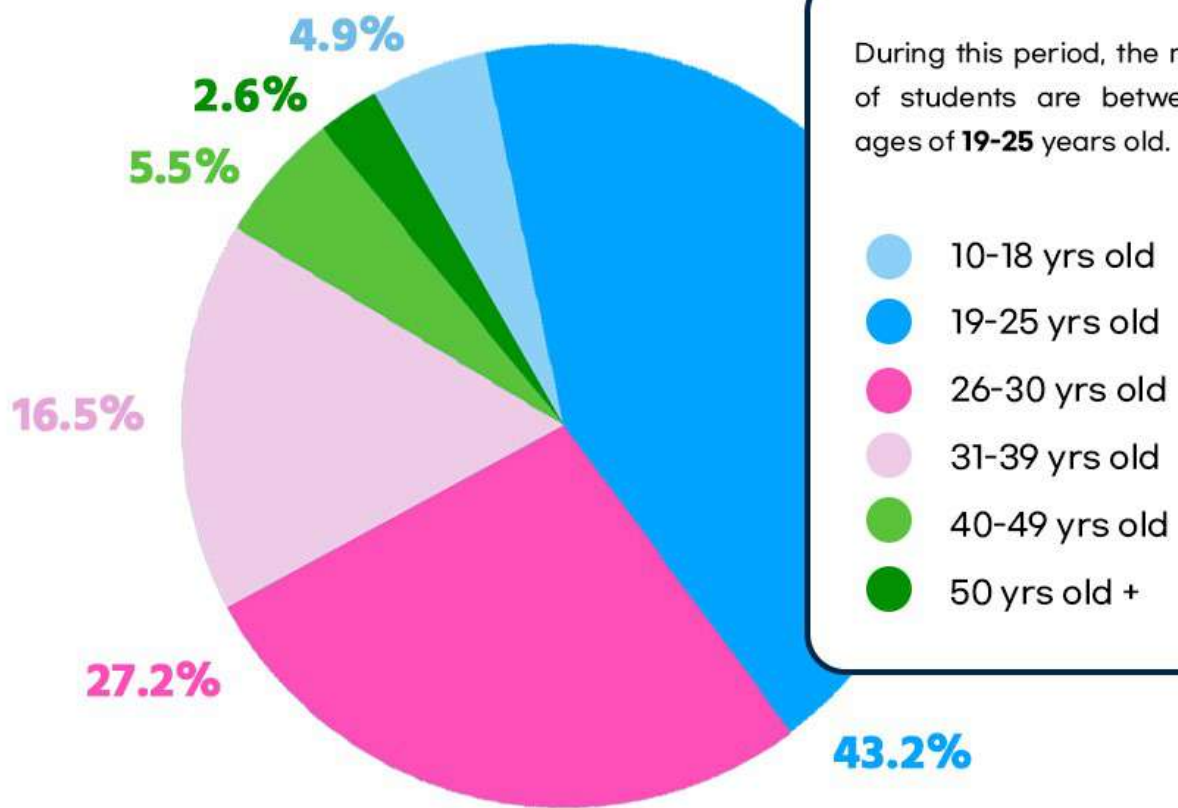

National Rate

NOV 25 - NOV 29

Students Age

NOV 25 - NOV 29

STUDY PLAN

Monthly Students (Percentage)

日程	2024-12	2025-01	2025-02	2025-03	2025-04	2025-05	2025-06	2025-07	2025-08	2025-09	2025-10	2025-11
日本人比率	35%	25%	40%	35%	35%	35%	35%	35%	40%	40%	30%	25%