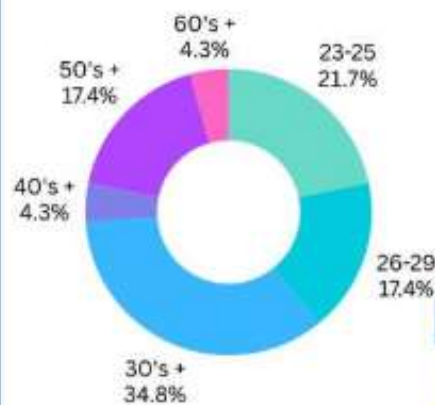

45+

OCCUPANCY RATE

56%

CLASS SATISFACTION

90%

LIFE SATISFACTION

89%

NATIONALITY RATIO

AGE RATIO

GENDER

SCHEDULE FOR DEC.

BESA PICK UP :
 DECEMBER 01, DECEMBER 08,
 DECEMBER 22

SATURDAY ACTIVITY :
 DECEMBER 07 - BECI TRAVEL (TBD)
 DECEMBER 14 - BECI TRAVEL (TBD)
 DECEMBER 21 - BECI TRAVEL (TBD)
 DECEMBER 28 - BECI TRAVEL (TBD)