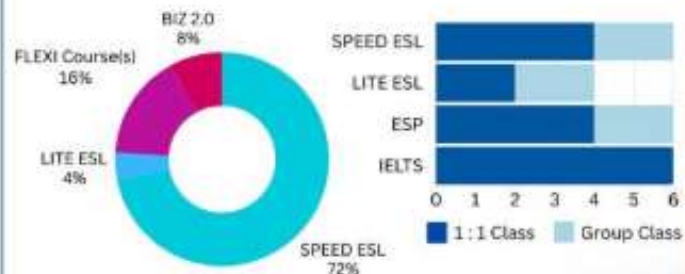

45+

OCCUPANCY RATE

56%

CLASS SATISFACTION

90%

LIFE SATISFACTION

89%

NATIONALITY RATIO

AGE RATIO

GENDER

SCHEDULE FOR DEC.

BESA PICK UP :
 DECEMBER 01, DECEMBER 08,
 DECEMBER 22

SATURDAY ACTIVITY :
 DECEMBER 07 - BECI TRAVEL (TBD)
 DECEMBER 14 - BECI TRAVEL (TBD)
 DECEMBER 21 - BECI TRAVEL (TBD)
 DECEMBER 28 - BECI TRAVEL (TBD)

ORIENTATION & ENTRY TEST :
 EVERY MONDAY

MONTHLY MADE TEST :
 DECEMBER 2 & EVERY TUESDAY

GRADUATION & ACADEMIC CONSULTATION :
 EVERY THURSDAY

INCLUSIVE ACTIVITY :
 DECEMBER 27 - MONTHLY ACTIVITY

COURSE OVERVIEW