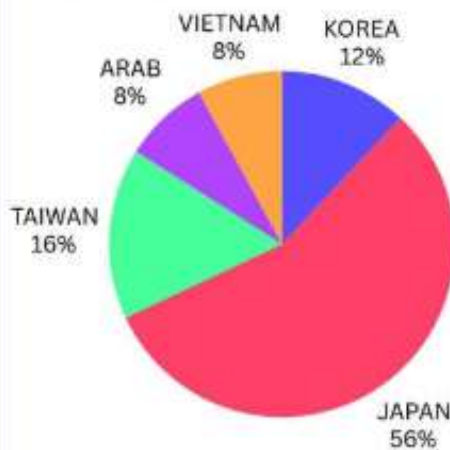

45+

OCCUPANCY RATE

56%

CLASS SATISFACTION

90%

LIFE SATISFACTION

89%

NATIONALITY RATIO

AGE RATIO

GENDER

SCHEDULE FOR DEC.

BESA PICK UP :
 DECEMBER 01, DECEMBER 08,
 DECEMBER 22

SATURDAY ACTIVITY :
 DECEMBER 07 - BECI TRAVEL (TBD)
 DECEMBER 14 - BECI TRAVEL (TBD)
 DECEMBER 21 - BECI TRAVEL (TBD)
 DECEMBER 28 - BECI TRAVEL (TBD)