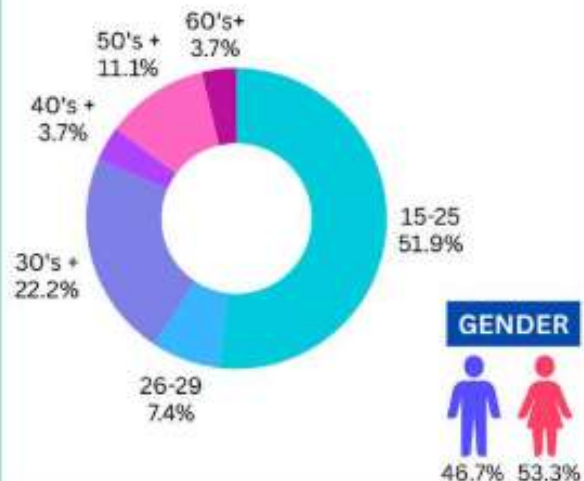

OCCUPANCY RATE

43%

CLASS SATISFACTION

LIFE SATISFACTION

NATIONALITY RATIO

AGE RATIO

GENDER

SCHEDULE FOR DEC.

BESA PICK UP :
 DECEMBER 01, DECEMBER 08,
 DECEMBER 22

SATURDAY ACTIVITY :
 DECEMBER 07 - BECI TRAVEL (TBO)
 DECEMBER 14 - BECI TRAVEL (TBO)
 DECEMBER 21 - BECI TRAVEL (TBO)
 DECEMBER 28 - BECI TRAVEL (TBO)