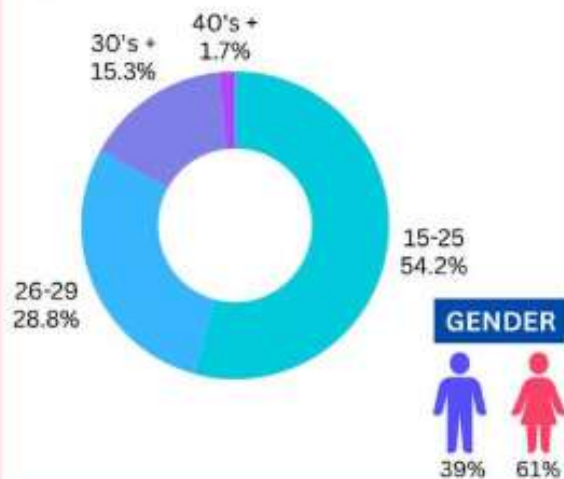

OCCUPANCY RATE

74%

CLASS SATISFACTION

91%

LIFE SATISFACTION

90%

NATIONALITY RATIO

AGE RATIO

SCHEDULE FOR DEC.

BESA PICK UP :
DECEMBER 01, DECEMBER 08,
DECEMBER 22

SATURDAY ACTIVITY :
DECEMBER 07 - BECI TRAVEL (TBD)
DECEMBER 14 - BECI TRAVEL (TBD)
DECEMBER 21 - BECI TRAVEL (TBD)
DECEMBER 28 - BECI TRAVEL (TBD)