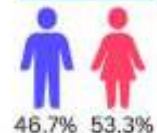

OCCUPANCY RATE

43%

CLASS SATISFACTION

LIFE SATISFACTION

NATIONALITY RATIO

AGE RATIO

GENDER

SCHEDULE FOR DEC.