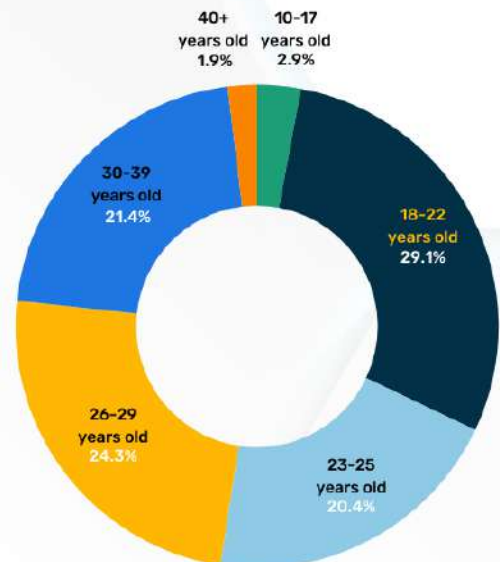

NATIONALITY RATIO

- KOREAN
- JAPANESE
- VIETNAMESE
- THAI
- CHINESE
- TAIWANESE
- SAUDI ARABIAN

COURSE RATIO

- SPEED ESL
- FLEXI SPEED ESL
- BIZ 2.0
- FLEXI ESP
- LITE ESL

GENDER RATIO

- MALE
- FEMALE

AGE RATIO

- 10-17 YEARS OLD
- 18-22 YEARS OLD
- 23-25 YEARS OLD
- 26-29 YEARS OLD
- 30-39 YEARS OLD
- 40+ YEARS OLD

NATIONALITY RATIO

- KOREAN
- JAPANESE
- VIETNAMESE
- CHINESE
- TAIWANESE
- SAUDI ARABIAN

COURSE RATIO

- 24 ESL
- IELTS
- TOEIC

GENDER RATIO

- MALE
- FEMALE

AGE RATIO

- 10-17 YEARS OLD
- 26-29 YEARS OLD
- 18-22 YEARS OLD
- 30-39 YEARS OLD
- 23-25 YEARS OLD
- 40+ YEARS OLD