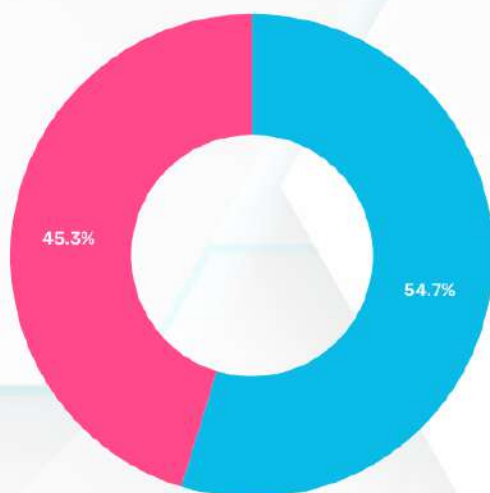

OVERALL

NATIONALITY RATIO

- KOREAN
- CHINESE
- JAPANESE
- TAIWANESE
- VIETNAMESE
- SAUDI ARABIAN
- THAI

Most Enrolled Course Duration

NATIONALITY RATIO

- KOREAN
- JAPANESE
- VIETNAMESE
- TAIWANESE
- SAUDI ARABIAN

COURSE RATIO

- SPEED ESL
- INTENSIVE ESL
- LITE ESL
- WORKING HOLIDAY

GENDER RATIO

- MALE
- FEMALE

AGE RATIO

- 10-17 YEARS OLD
- 18-22 YEARS OLD
- 23-25 YEARS OLD
- 26-29 YEARS OLD
- 30-39 YEARS OLD
- 40+ YEARS OLD

NATIONALITY RATIO

- KOREAN
- JAPANESE
- VIETNAMESE
- THAI
- CHINESE
- TAIWANESE
- SAUDI ARABIAN

COURSE RATIO

- SPEED ESL
- FLEXI SPEED ESL
- BIZ 2.0
- FLEXI ESP
- LITE ESL

GENDER RATIO

- MALE
- FEMALE

AGE RATIO

- 10-17 YEARS OLD
- 18-22 YEARS OLD
- 23-25 YEARS OLD
- 26-29 YEARS OLD
- 30-39 YEARS OLD
- 40+ YEARS OLD

NATIONALITY RATIO

- KOREAN
- JAPANESE
- VIETNAMESE
- CHINESE
- TAIWANESE
- SAUDI ARABIAN

COURSE RATIO