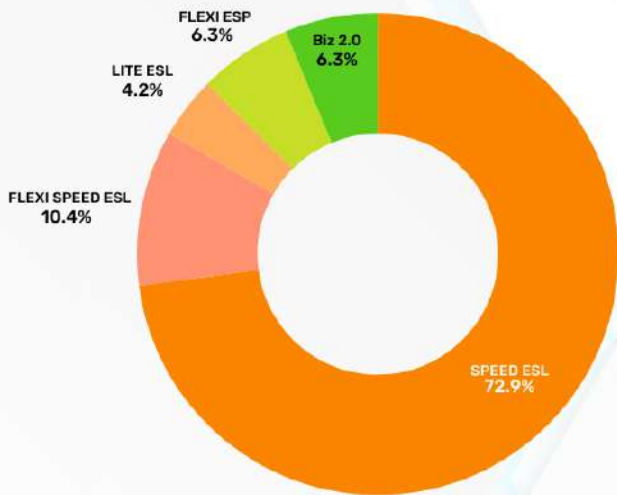

OVERALL

NATIONALITY RATIO

- KOREAN
- CHINESE
- JAPANESE
- TAIWANESE
- VIETNAMESE
- SAUDI ARABIAN
- THAI

Most Enrolled Course Duration

NATIONALITY RATIO

- KOREAN
- JAPANESE
- VIETNAMESE
- TAIWANESE
- SAUDI ARABIAN

COURSE RATIO

- SPEED ESL
- INTENSIVE ESL
- LITE ESL
- WORKING HOLIDAY

GENDER RATIO

- MALE
- FEMALE

AGE RATIO

- 10-17 YEARS OLD
- 18-22 YEARS OLD
- 23-25 YEARS OLD
- 26-29 YEARS OLD
- 30-39 YEARS OLD
- 40+ YEARS OLD

NATIONALITY RATIO

- KOREAN
- JAPANESE
- VIETNAMESE
- THAI
- CHINESE
- TAIWANESE
- SAUDI ARABIAN

COURSE RATIO

- SPEED ESL
- FLEXI SPEED ESL
- BIZ 2.0
- FLEXI ESP
- LITE ESL

GENDER RATIO

- MALE
- FEMALE

AGE RATIO

- 10-17 YEARS OLD
- 18-22 YEARS OLD
- 23-25 YEARS OLD
- 26-29 YEARS OLD
- 30-39 YEARS OLD
- 40+ YEARS OLD

NATIONALITY RATIO

- KOREAN
- JAPANESE
- VIETNAMESE
- CHINESE
- TAIWANESE
- SAUDI ARABIAN

COURSE RATIO