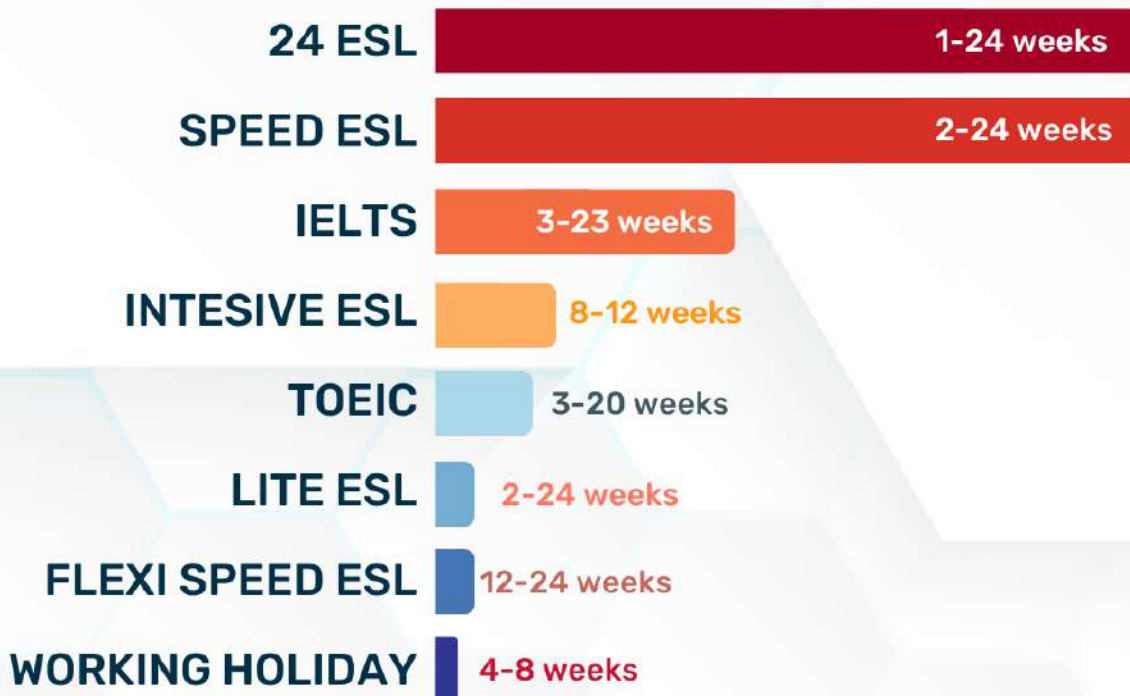

OVERALL

NATIONALITY RATIO

- KOREAN
- CHINESE
- JAPANESE
- TAIWANESE
- VIETNAMESE
- SAUDI ARABIAN
- THAI

Most Enrolled Course Duration

NATIONALITY RATIO

- KOREAN
- JAPANESE
- VIETNAMESE
- TAIWANESE
- SAUDI ARABIAN

COURSE RATIO

- SPEED ESL
- INTENSIVE ESL
- LITE ESL
- WORKING HOLIDAY

GENDER RATIO

- MALE
- FEMALE

AGE RATIO

- 10-17 YEARS OLD
- 18-22 YEARS OLD
- 23-25 YEARS OLD
- 26-29 YEARS OLD
- 30-39 YEARS OLD
- 40+ YEARS OLD

NATIONALITY RATIO

- KOREAN
- JAPANESE
- VIETNAMESE
- THAI
- CHINESE
- TAIWANESE
- SAUDI ARABIAN

COURSE RATIO

- SPEED ESL
- FLEXI SPEED ESL
- BIZ 2.0
- FLEXI ESP
- LITE ESL

GENDER RATIO

- MALE
- FEMALE

AGE RATIO

- 10-17 YEARS OLD
- 18-22 YEARS OLD
- 23-25 YEARS OLD
- 26-29 YEARS OLD
- 30-39 YEARS OLD
- 40+ YEARS OLD

NATIONALITY RATIO

- KOREAN
- JAPANESE
- VIETNAMESE
- CHINESE
- TAIWANESE
- SAUDI ARABIAN

COURSE RATIO