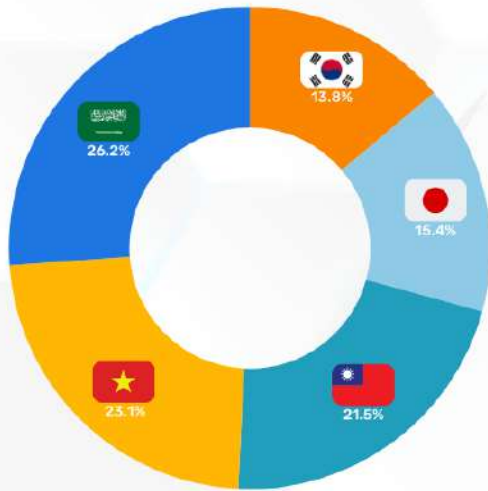

OVERALL

NATIONALITY RATIO

- KOREAN
- CHINESE
- JAPANESE
- TAIWANESE
- VIETNAMESE
- SAUDI ARABIAN
- THAI

Most Enrolled Course Duration

NATIONALITY RATIO

- KOREAN
- JAPANESE
- VIETNAMESE
- TAIWANESE
- SAUDI ARABIAN

COURSE RATIO

- SPEED ESL
- INTENSIVE ESL
- LITE ESL
- WORKING HOLIDAY

GENDER RATIO

- MALE
- FEMALE

AGE RATIO

- 10-17 YEARS OLD
- 18-22 YEARS OLD
- 23-25 YEARS OLD
- 26-29 YEARS OLD
- 30-39 YEARS OLD
- 40+ YEARS OLD

- 10-17 YEARS OLD
- 18-22 YEARS OLD
- 23-25 YEARS OLD
- 26-29 YEARS OLD
- 30-39 YEARS OLD
- 40+ YEARS OLD

NATIONALITY RATIO

- KOREAN
- JAPANESE
- VIETNAMESE
- CHINESE
- TAIWANESE
- SAUDI ARABIAN

COURSE RATIO