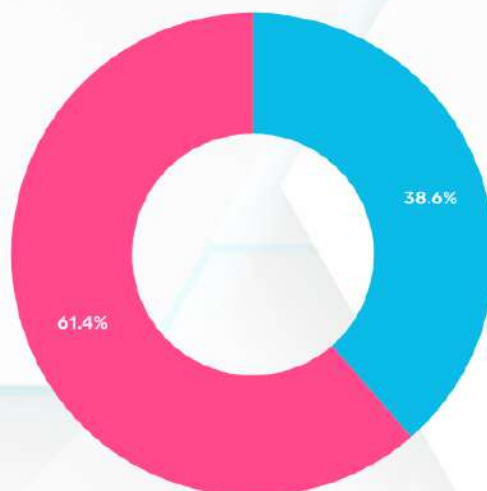

NATIONALITY RATIO

- KOREAN
- JAPANESE
- VIETNAMESE
- THAI
- CHINESE
- TAIWANESE
- SAUDI ARABIAN

COURSE RATIO

- SPEED ESL
- FLEXI SPEED ESL
- BIZ 2.0
- FLEXI ESP
- LITE ESL

GENDER RATIO

- MALE
- FEMALE

AGE RATIO

- 10-17 YEARS OLD
- 18-22 YEARS OLD
- 23-25 YEARS OLD
- 26-29 YEARS OLD
- 30-39 YEARS OLD
- 40+ YEARS OLD

NATIONALITY RATIO

- KOREAN
- JAPANESE
- VIETNAMESE
- CHINESE
- TAIWANESE
- SAUDI ARABIAN

COURSE RATIO

- 24 ESL
- IELTS
- TOEIC

GENDER RATIO

- MALE
- FEMALE

AGE RATIO

- 10-17 YEARS OLD
- 26-29 YEARS OLD
- 18-22 YEARS OLD
- 30-39 YEARS OLD
- 23-25 YEARS OLD
- 40+ YEARS OLD