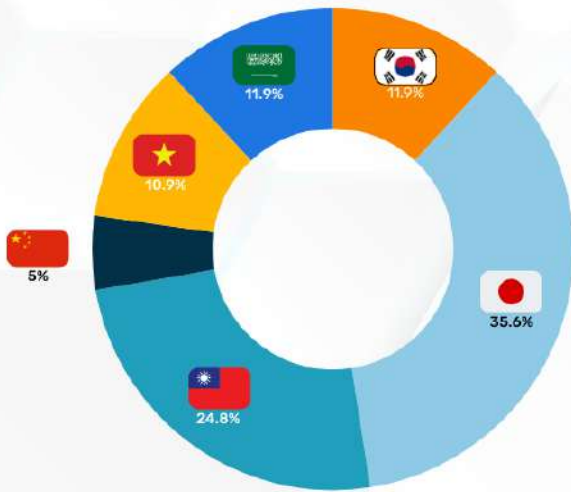

OVERALL

NATIONALITY RATIO

- KOREAN
- CHINESE
- JAPANESE
- TAIWANESE
- VIETNAMESE
- SAUDI ARABIAN
- THAI

Most Enrolled Course Duration

NATIONALITY RATIO

- KOREAN
- JAPANESE
- VIETNAMESE
- TAIWANESE
- SAUDI ARABIAN

NATIONALITY RATIO

- KOREAN
- JAPANESE
- VIETNAMESE
- THAI
- CHINESE
- TAIWANESE
- SAUDI ARABIAN

COURSE RATIO

- SPEED ESL
- FLEXI SPEED ESL
- BIZ 2.0
- FLEXI ESP
- LITE ESL

GENDER RATIO

- MALE
- FEMALE

AGE RATIO

- 10-17 YEARS OLD
- 18-22 YEARS OLD
- 23-25 YEARS OLD
- 26-29 YEARS OLD
- 30-39 YEARS OLD
- 40+ YEARS OLD

NATIONALITY RATIO

- KOREAN
- JAPANESE
- VIETNAMESE
- CHINESE
- TAIWANESE
- SAUDI ARABIAN

COURSE RATIO