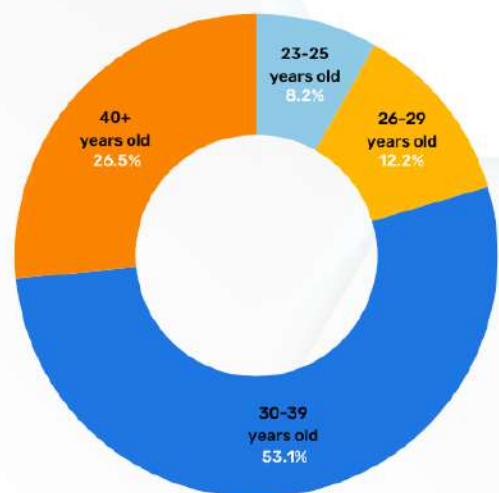

NATIONALITY RATIO

- KOREAN
- JAPANESE
- VIETNAMESE
- THAI
- CHINESE
- TAIWANESE
- SAUDI ARABIAN

COURSE RATIO

- SPEED ESL
- FLEXI SPEED ESL
- BIZ 2.0
- FLEXI ESP
- LITE ESL

GENDER RATIO

- MALE
- FEMALE

AGE RATIO

- 10-17 YEARS OLD
- 18-22 YEARS OLD
- 23-25 YEARS OLD
- 26-29 YEARS OLD
- 30-39 YEARS OLD
- 40+ YEARS OLD

NATIONALITY RATIO

- KOREAN
- JAPANESE
- VIETNAMESE
- CHINESE
- TAIWANESE
- SAUDI ARABIAN

COURSE RATIO