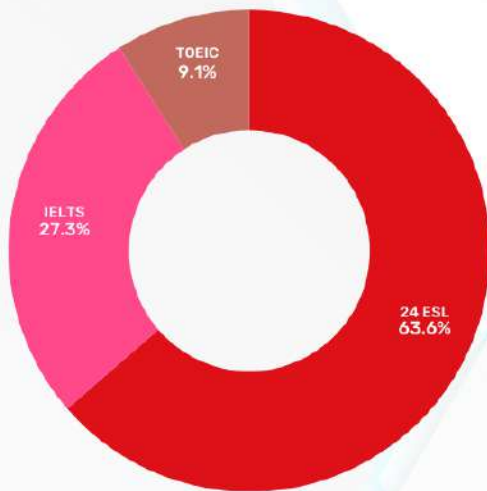

NATIONALITY RATIO

- KOREAN
- JAPANESE
- VIETNAMESE
- THAI
- CHINESE
- TAIWANESE
- SAUDI ARABIAN

COURSE RATIO

- SPEED ESL
- FLEXI SPEED ESL
- BIZ 2.0
- FLEXI ESP
- LITE ESL

GENDER RATIO

- MALE
- FEMALE

AGE RATIO

- 10-17 YEARS OLD
- 18-22 YEARS OLD
- 23-25 YEARS OLD
- 26-29 YEARS OLD
- 30-39 YEARS OLD
- 40+ YEARS OLD

NATIONALITY RATIO

- KOREAN
- JAPANESE
- VIETNAMESE
- CHINESE
- TAIWANESE
- SAUDI ARABIAN

COURSE RATIO