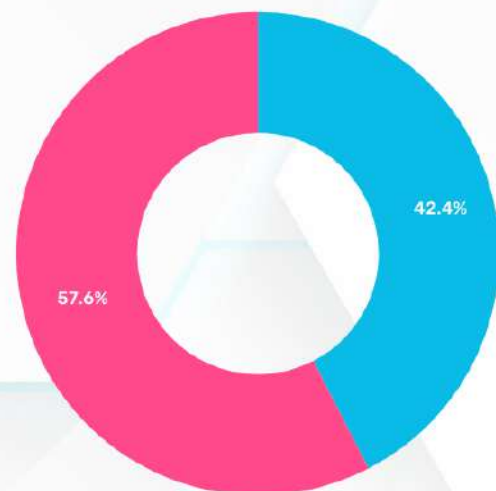

OVERALL

NATIONALITY RATIO

- KOREAN
- CHINESE
- JAPANESE
- TAIWANESE
- VIETNAMESE
- SAUDI ARABIAN
- THAI

Most Enrolled Course Duration

NATIONALITY RATIO

- KOREAN
- JAPANESE
- VIETNAMESE
- TAIWANESE
- SAUDI ARABIAN

COURSE RATIO

- SPEED ESL
- INTENSIVE ESL
- LITE ESL
- WORKING HOLIDAY

GENDER RATIO

- MALE
- FEMALE

AGE RATIO

- 10-17 YEARS OLD
- 18-22 YEARS OLD
- 23-25 YEARS OLD
- 26-29 YEARS OLD
- 30-39 YEARS OLD
- 40+ YEARS OLD

- 10-17 YEARS OLD
- 18-22 YEARS OLD
- 23-25 YEARS OLD
- 26-29 YEARS OLD
- 30-39 YEARS OLD
- 40+ YEARS OLD

NATIONALITY RATIO

- KOREAN
- JAPANESE
- VIETNAMESE
- CHINESE
- TAIWANESE
- SAUDI ARABIAN

COURSE RATIO