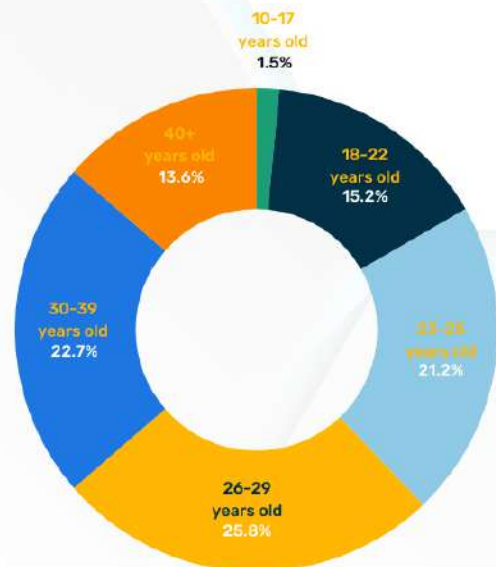

OVERALL

NATIONALITY RATIO

- KOREAN
- CHINESE
- JAPANESE
- TAIWANESE
- VIETNAMESE
- SAUDI ARABIAN
- THAI

Most Enrolled Course Duration

NATIONALITY RATIO

- KOREAN
- JAPANESE
- VIETNAMESE
- TAIWANESE
- SAUDI ARABIAN

COURSE RATIO

- SPEED ESL
- INTENSIVE ESL
- LITE ESL
- WORKING HOLIDAY

GENDER RATIO

- MALE
- FEMALE

AGE RATIO

- 10-17 YEARS OLD
- 18-22 YEARS OLD
- 23-25 YEARS OLD
- 26-29 YEARS OLD
- 30-39 YEARS OLD
- 40+ YEARS OLD

- 10-17 YEARS OLD
- 18-22 YEARS OLD
- 23-25 YEARS OLD
- 26-29 YEARS OLD
- 30-39 YEARS OLD
- 40+ YEARS OLD

NATIONALITY RATIO

- KOREAN
- JAPANESE
- VIETNAMESE
- CHINESE
- TAIWANESE
- SAUDI ARABIAN

COURSE RATIO