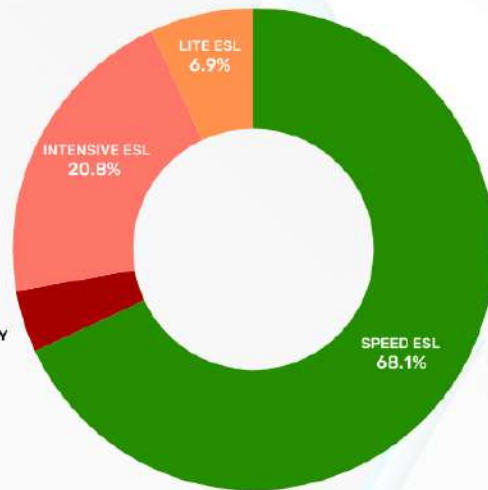

OVERALL

NATIONALITY RATIO

- KOREAN
- CHINESE
- JAPANESE
- TAIWANESE
- VIETNAMESE
- SAUDI ARABIAN
- THAI

Most Enrolled Course Duration

NATIONALITY RATIO

- KOREAN
- JAPANESE
- VIETNAMESE
- TAIWANESE
- SAUDI ARABIAN

COURSE RATIO

- SPEED ESL
- INTENSIVE ESL
- LITE ESL
- WORKING HOLIDAY

GENDER RATIO

- MALE
- FEMALE

AGE RATIO

- 10-17 YEARS OLD
- 18-22 YEARS OLD
- 23-25 YEARS OLD
- 26-29 YEARS OLD
- 30-39 YEARS OLD
- 40+ YEARS OLD

NATIONALITY RATIO

- KOREAN
- JAPANESE
- VIETNAMESE
- THAI
- CHINESE
- TAIWANESE
- SAUDI ARABIAN

COURSE RATIO

- SPEED ESL
- FLEXI SPEED ESL
- BIZ 2.0
- FLEXI ESP
- LITE ESL

GENDER RATIO

- MALE
- FEMALE

AGE RATIO

- 10-17 YEARS OLD
- 18-22 YEARS OLD
- 23-25 YEARS OLD
- 26-29 YEARS OLD
- 30-39 YEARS OLD
- 40+ YEARS OLD

NATIONALITY RATIO

- KOREAN
- JAPANESE
- VIETNAMESE
- CHINESE
- TAIWANESE
- SAUDI ARABIAN

COURSE RATIO