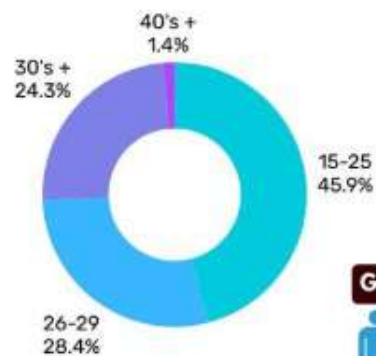

OCCUPANCY RATE

92%

CLASS SATISFACTION

94%

LIFE SATISFACTION

89%

NATIONALITY RATIO

AGE RATIO

GENDER

SCHEDULE FOR JAN.

- **BESA PICK UP**
 - JANUARY 5 (Tentative)
 - JANUARY 12 (Tentative)
 - JANUARY 19 (Tentative)
- **SATURDAY ACTIVITY**
 - JANUARY 4 - BECI TRAVEL (TBD)
 - JANUARY 11 - BECI TRAVEL (TBD)
 - JANUARY 18 - BECI TRAVEL (TBD)
 - JANUARY 25 - BECI TRAVEL (TBD)
- **ORIENTATION & ENTRY TEST**
 - EVERY MONDAY
- **GRADUATION**
 - EVERY FRIDAY
- **ACADEMIC CONSULTATION & MONTHLY TEST**
 - EVERY WEDNESDAY
- **ACTIVITIES**
 - TBD