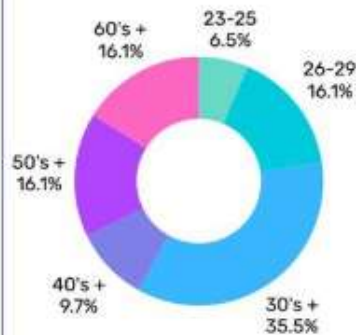

LIFE SATISFACTION

91%

NATIONALITY RATIO

AGE RATIO

GENDER

SCHEDULE FOR JAN.

- **BESA PICK UP**
 - JANUARY 5 (Tentative)
 - JANUARY 12 (Tentative)
 - JANUARY 19 (Tentative)
- **SATURDAY ACTIVITY**
 - JANUARY 4 - BECI TRAVEL (TBD)
 - JANUARY 11 - BECI TRAVEL (TBD)
 - JANUARY 18 - BECI TRAVEL (TBD)
 - JANUARY 25 - BECI TRAVEL (TBD)
- **ORIENTATION & ENTRY TEST**
 - EVERY MONDAY
- **GRADUATION & ACADEMIC CONSULTATION**
 - EVERY THURSDAY
- **MONTHLY MADE TEST:**
 - JANUARY 6 (TENTATIVE)
 - EVERY THURSDAY
- **MONTHLY ACTIVITY**
 - JANUARY 24 - TBD (TENTATIVE)

OCCUPANCY RATE

40%

CLASS SATISFACTION

90%

LIFE SATISFACTION

94%

NATIONALITY RATIO

AGE RATIO