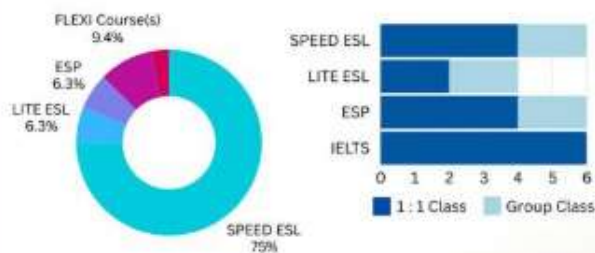

COURSE OVERVIEW