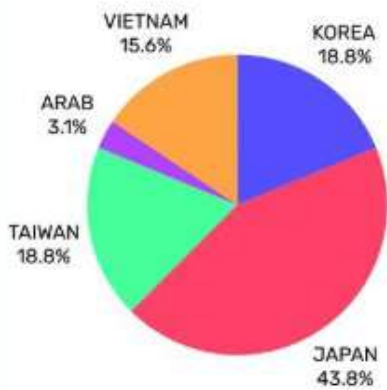

LIFE SATISFACTION

91%

NATIONALITY RATIO

AGE RATIO

GENDER

SCHEDULE FOR JAN.

- **BESA PICK UP**
 - JANUARY 5 (Tentative)
 - JANUARY 12 (Tentative)
 - JANUARY 19 (Tentative)
- **SATURDAY ACTIVITY**
 - JANUARY 4 - BECI TRAVEL (TBD)
 - JANUARY 11 - BECI TRAVEL (TBD)
 - JANUARY 18 - BECI TRAVEL (TBD)
 - JANUARY 25 - BECI TRAVEL (TBD)
- **ORIENTATION & ENTRY TEST**
 - EVERY MONDAY
- **GRADUATION & ACADEMIC CONSULTATION**
 - EVERY THURSDAY
- **MONTHLY MADE TEST:**
 - JANUARY 6 (TENTATIVE)
 - EVERY THURSDAY
- **MONTHLY ACTIVITY**
 - JANUARY 24 - TBD (TENTATIVE)