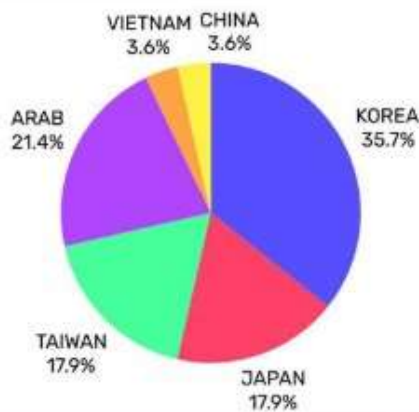

OCCUPANCY RATE

40%

CLASS SATISFACTION

90%

LIFE SATISFACTION

94%

NATIONALITY RATIO

AGE RATIO