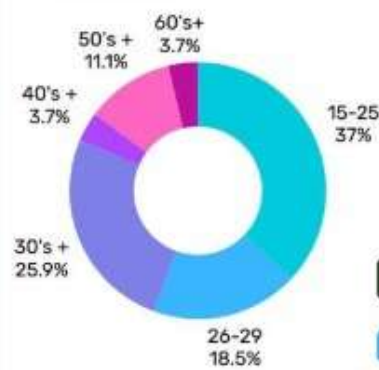

LIFE SATISFACTION

91%

NATIONALITY RATIO

AGE RATIO

GENDER

SCHEDULE FOR JAN.

- **BESA PICK UP**
 - JANUARY 5 (Tentative)
 - JANUARY 12 (Tentative)
 - JANUARY 19 (Tentative)
- **SATURDAY ACTIVITY**
 - JANUARY 4 - BECI TRAVEL (TBD)
 - JANUARY 11 - BECI TRAVEL (TBD)
 - JANUARY 18 - BECI TRAVEL (TBD)
 - JANUARY 25 - BECI TRAVEL (TBD)
- **ORIENTATION & ENTRY TEST**
 - EVERY MONDAY
- **GRADUATION & ACADEMIC CONSULTATION**
 - EVERY THURSDAY
- **MONTHLY MADE TEST:**
 - JANUARY 6 (TENTATIVE)
 - EVERY THURSDAY
- **MONTHLY ACTIVITY**
 - JANUARY 24 - TBD (TENTATIVE)

OCCUPANCY RATE

40%

CLASS SATISFACTION

90%

LIFE SATISFACTION

94%

NATIONALITY RATIO

AGE RATIO

GENDER

SCHEDULE FOR JAN.

- BESA PICK UP**
 - o JANUARY 5 (Tentative)
 - o JANUARY 12 (Tentative)
 - o JANUARY 19 (Tentative)
- SATURDAY ACTIVITY**
 - o JANUARY 4 - BECI TRAVEL (TBD)
 - o JANUARY 11 - BECI TRAVEL (TBD)
 - o JANUARY 18 - BECI TRAVEL (TBD)
 - o JANUARY 25 - BECI TRAVEL (TBD)
- MONTHLY TEST**
 - o TBD
- GRADUATION**
 - o EVERY THURSDAY
- ACADEMIC CONSULTATION**
 - o EVERY WEDNESDAY
- ORIENTATION**
 - o EVERY MONDAY
- MONTHLY ACTIVITY**
 - o JANUARY 24 - BBQ PARTY (TENTATIVE)