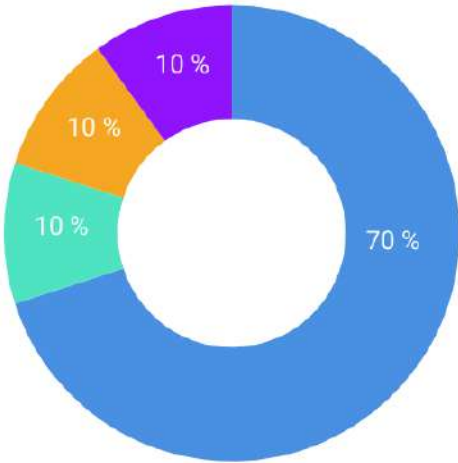

NATIONALITY RATIO

■ Korean ■ Chinese ■ Arab ■ Japanese