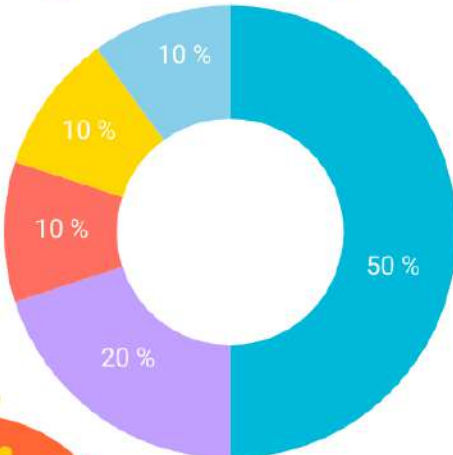

— Kyuseok Ko (Bryan)
Director, Hana Academy

NATIONALITY RATIO

■ Korean ■ Chinese ■ Arab ■ Japanese

FOOD HIGHLIGHTS

COURSE RATIO

■ Junior Course ■ Guardian Course
■ General ESL ■ Light ESL ■ IELTS

FUN IN THE KITCHEN

CHRISTMAS PARTY

The Christmas party at Hana Academy is all about family coming together! We make sure to stick by each other through thick and thin. To celebrate the joyous Yuletide season, everyone was there, filling the event with love, laughter, and holiday cheer!