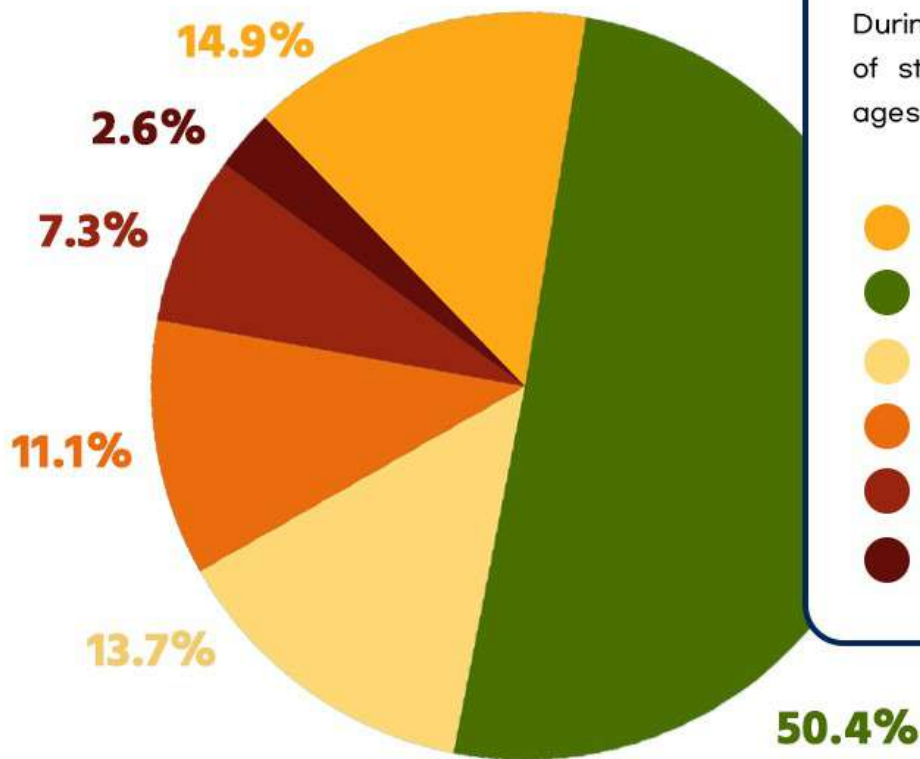

# National Rate

JAN 27 - JAN 31

# Students Age

JAN 27 - JAN 31

Happy  
**2025**  
Lunar New Year

During this period, the majority of students are between the ages of **19-25** years old.

- 7-18 yrs old
- 19-25 yrs old
- 26-30 yrs old
- 31-39 yrs old
- 40-49 yrs old
- 50 yrs old +