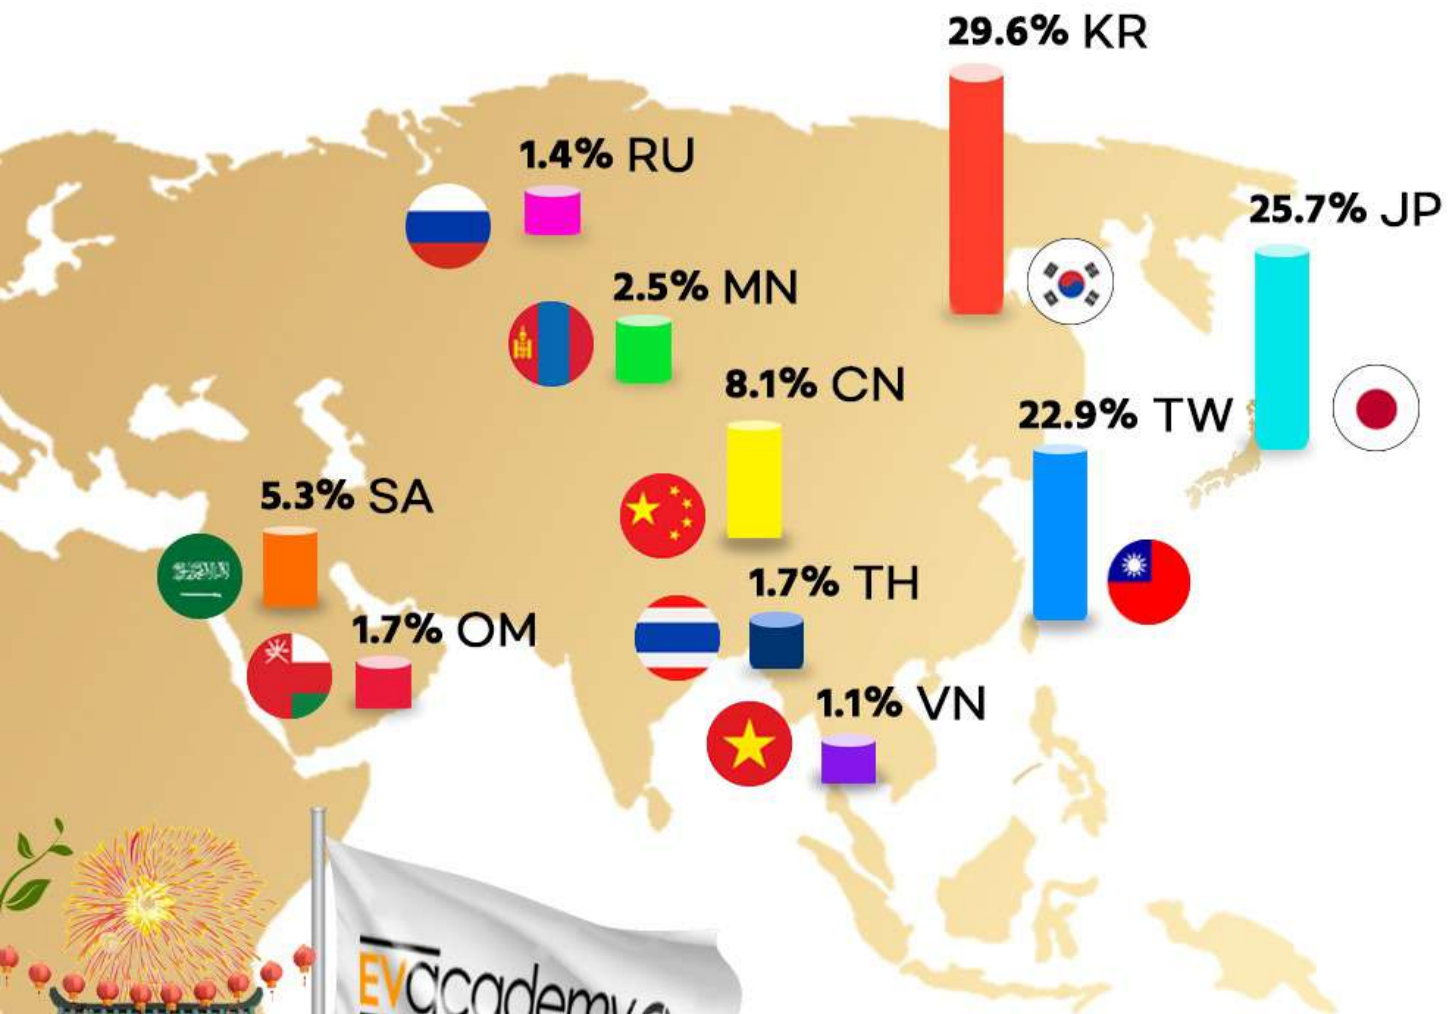

# National Rate

JAN 27 - JAN 31

# Students Age

JAN 27 - JAN 31

Happy  
**2025**  
Lunar New Year

During this period, the majority of students are between the ages of **19-25** years old.

- 7-18 yrs old
- 19-25 yrs old
- 26-30 yrs old
- 31-39 yrs old
- 40-49 yrs old
- 50 yrs old +