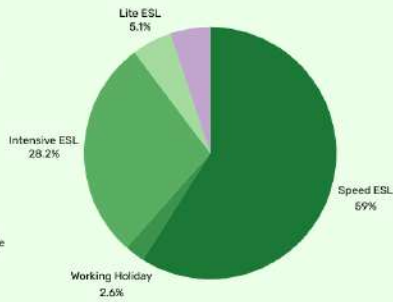

OVERALL

Nationality Ratio

Top 5 Most Enrolled Courses

Other Enrolled Courses - January

EOP CAMPUS

Nationality | Course | Gender | Age

By Nationality

By Course