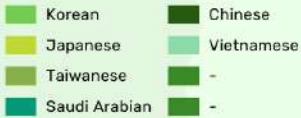

OVERALL

Nationality Ratio

Top 5 Most Enrolled Courses

Other Enrolled Courses - January

EOP CAMPUS

Nationality | Course | Gender | Age

By Nationality

By Course