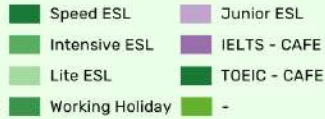

OVERALL

Nationality Ratio

Top 5 Most Enrolled Courses

Other Enrolled Courses - January

EOP CAMPUS

Nationality | Course | Gender | Age

By Nationality

By Course