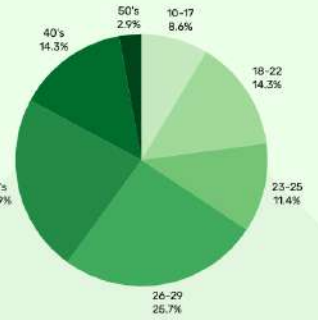

OVERALL

Nationality Ratio

Top 5 Most Enrolled Courses

Other Enrolled Courses - January

EOP CAMPUS

Nationality | Course | Gender | Age

By Nationality

By Course

By Gender

By Age

CITY CAMPUS

Nationality | Course | Gender | Age

By Nationality

By Course

By Gender

By Age