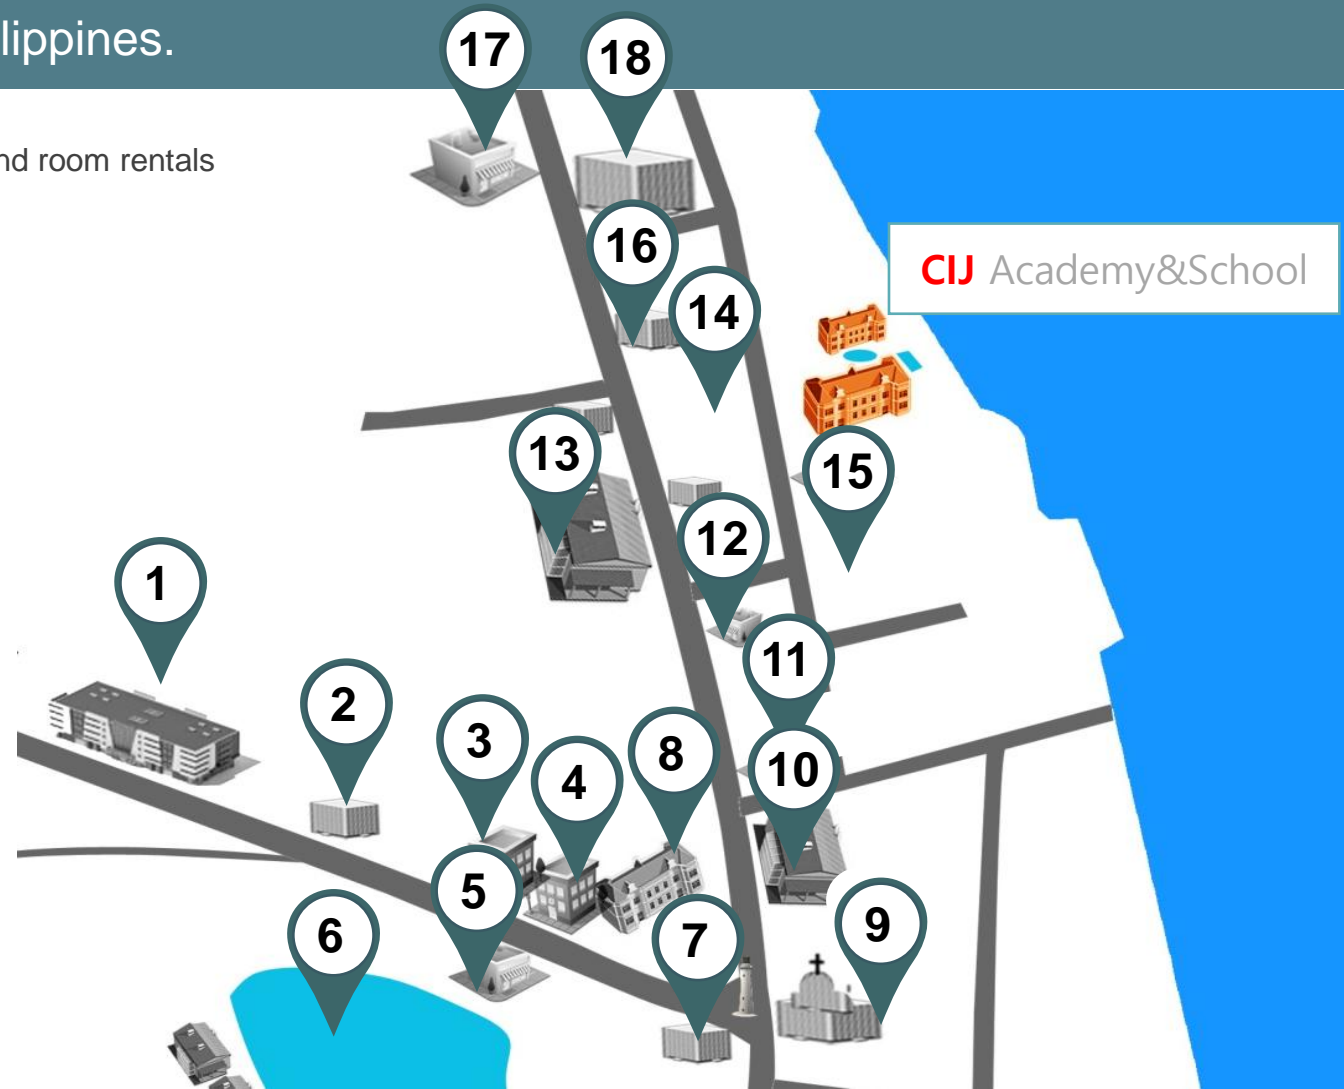

Environment

08-302 Purok Mabini, Poblacion Liloan, Cebu, Philippines.

01. SM Mall Consolacion
02. Orosia Food Park
03. Police Station
04. Fire Station
05. Seven Eleven
06. Papa kit's Marina & Fishing Lagoon
07. San Jose Bakeshop
08. Liloan Municipal Hall
09. San Fernando Pariah Church
10. La Consolacion College
11. Taching's Eatery
12. Thai Massage & OGIS Lechon Manok
13. Gaisano Mall Liloan
12. Thai Massage & OGIS Lechon Manok
13. Gaisano Mall Liloan
14. Jolilbee

15. Nakada House space and room rentals
16. Rose Pharmacy
17. Titay's
18. Fliloan Market